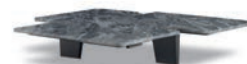

FURNISHING ACCESSORIES

- 5 **REEVES "LARGE"**
ARMCHAIR CM 85X86 H68
- 6 **BRISLEY**
COFFEE TABLE CM 36X32 H45 - MOD. A
- 7 **DUCHAMP "BRONZE"**
COFFEE TABLE Ø CM 40X40 H40
- 8 **JACOB**
COFFEE TABLE CM 130X120 H22
- 9 **RITTER**
COFFEE TABLE CM 110X110 H18,5
- 10 **AERON**
COFFEE TABLE CM 36X32 H45 - MOD. C
- 11 **CARSON**
LIVING SIDEBOARD CM 202X70 H53
- 12 **DIBBETS "FLAG"**
RUG CM 450X250
- 13 **DIBBETS "FLAG"**
RUG CM 250X250

Furnishing accessories

5
REEVES "LARGE"
ARMCHAIR CM 85X86 H68

6
BRISLEY
COFFEE TABLE CM 36X32 H45 - MOD. B

7
DUCHAMP "BRONZE"
COFFEE TABLE Ø CM 30 H40

8
JACOB
COFFEE TABLE CM 130X120 H22

9
RITTER
COFFEE TABLE CM 110X110 H18,5

10
AERON
COFFEE TABLE CM 36X32 H45 - MOD. C

11
CARSON
LIVING SIDEBBOARD CM 202X70 H53

12
DIBBETS "FLAG"
RUG CM 450X250

13
DIBBETS "FLAG"
RUG CM 250X250

Settings